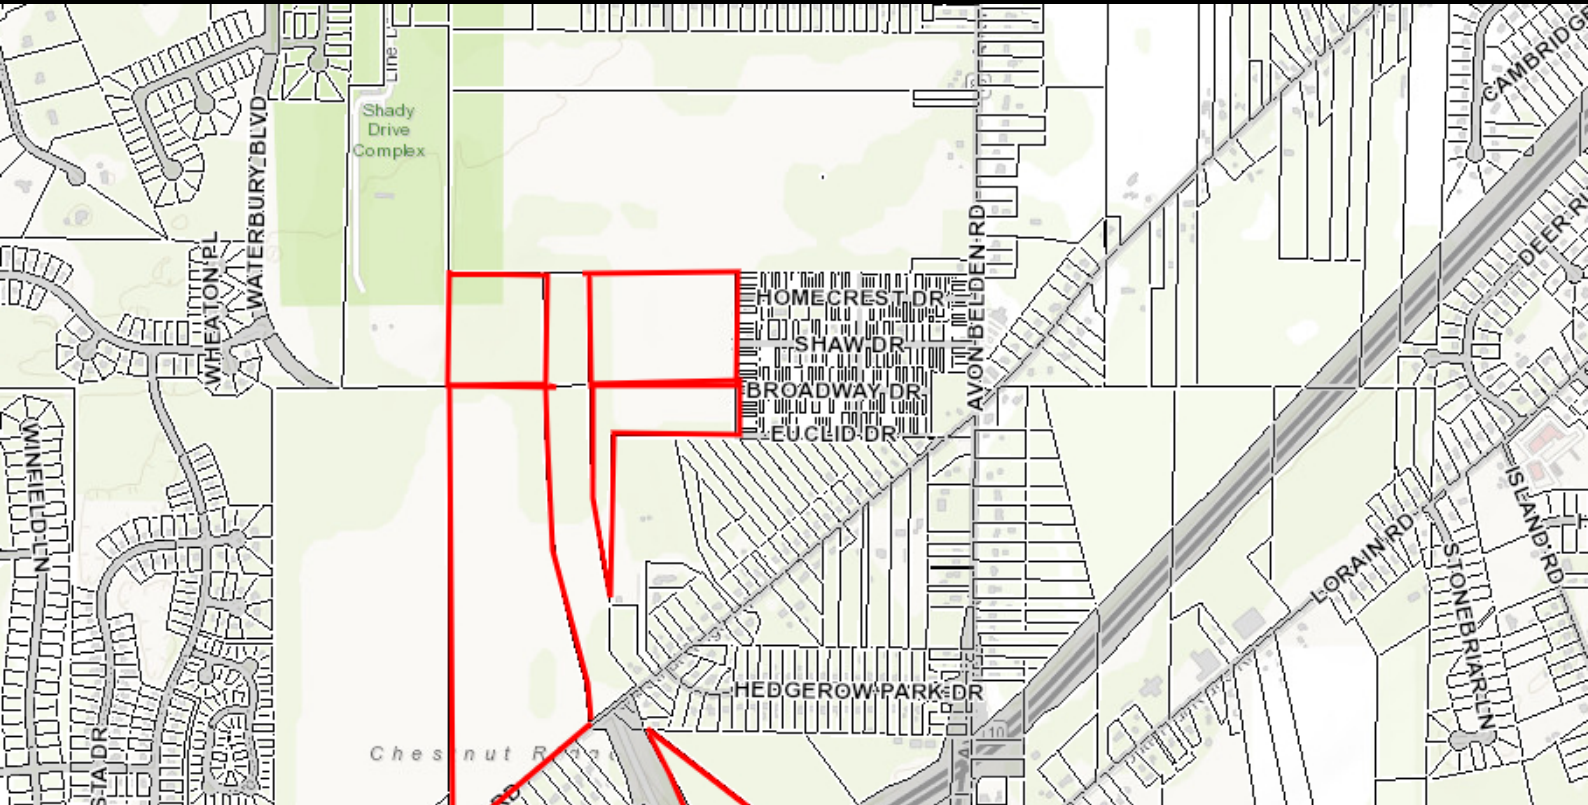

NORTH RIDGEVILLE LAND

FOR SALE

NORTH RIDGEVILLE, NORTH RIDGEVILLE, OH 44039

PROPERTY HIGHLIGHTS

- Nearly 100 Acres of Land Available For Sale

FOR MORE INFORMATION, CONTACT:

Hanna CRE
11 Stanwix Street, Suite 1024
Pittsburgh, PA 15222
HANNACRE.COM