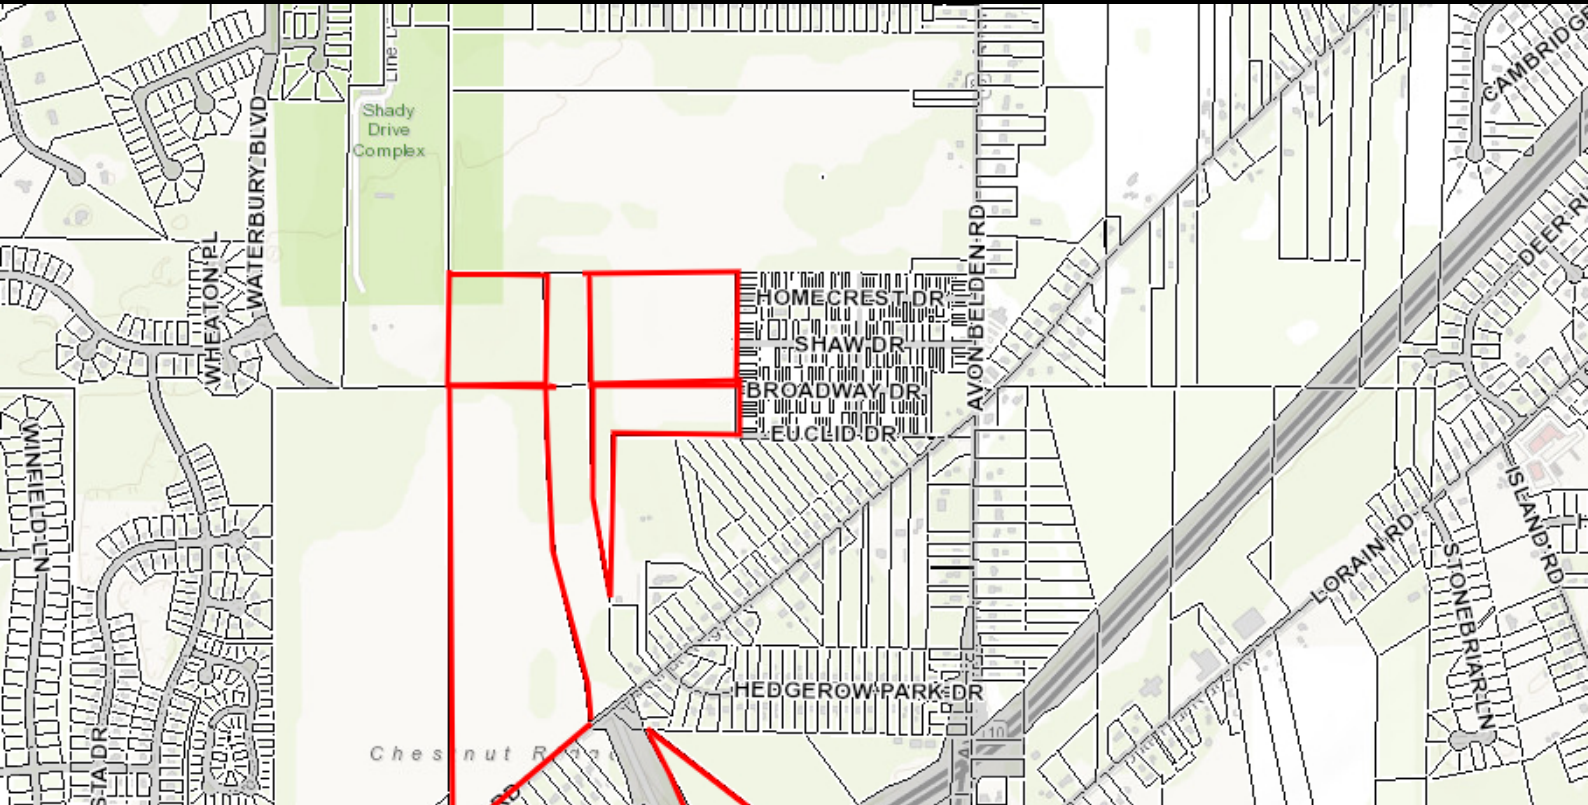

NORTH RIDGEVILLE LAND

FOR SALE

NORTH RIDGEVILLE, NORTH RIDGEVILLE, OH 44039

PROPERTY HIGHLIGHTS

- Nearly 100 Acres of Land Available For Sale

FOR MORE INFORMATION, CONTACT:

DAVID WAGNER

davidwagner@HannaCRE.com